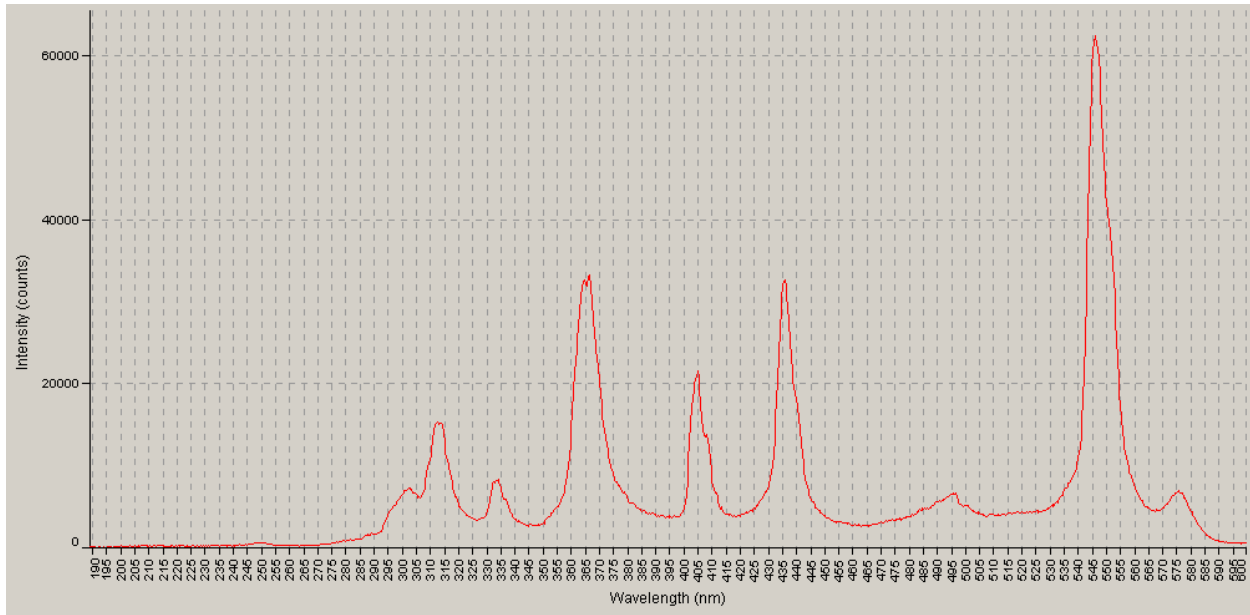

ITEM: I005-062 High Style UV Safety Glasses, Black Temples/Grey Tint/Slight Gold Mirror

UN-FILTERED UV LIGHT SOURCE

SAME UV LIGHT SOURCE AS SEEN THROUGH GLASSES