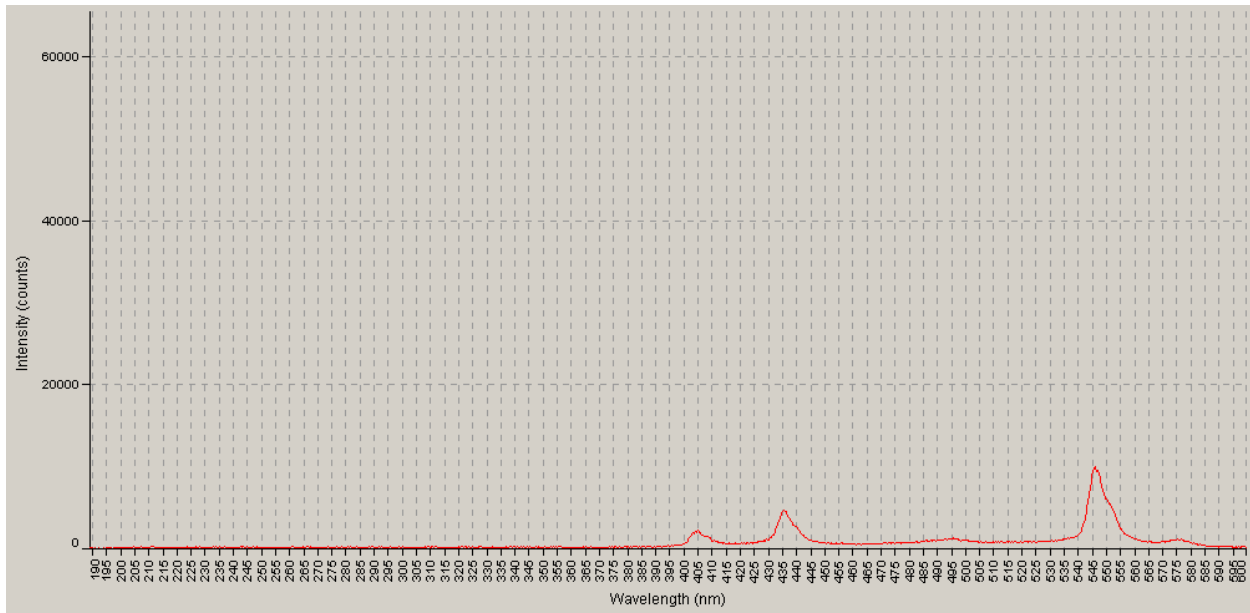

ITEM: I005-062 High Style UV Safety Glasses, Black Temples/Grey Tint/Slight Gold Mirror

UN-FILTERED UV LIGHT SOURCE

SAME UV LIGHT SOURCE AS SEEN THROUGH GLASSES