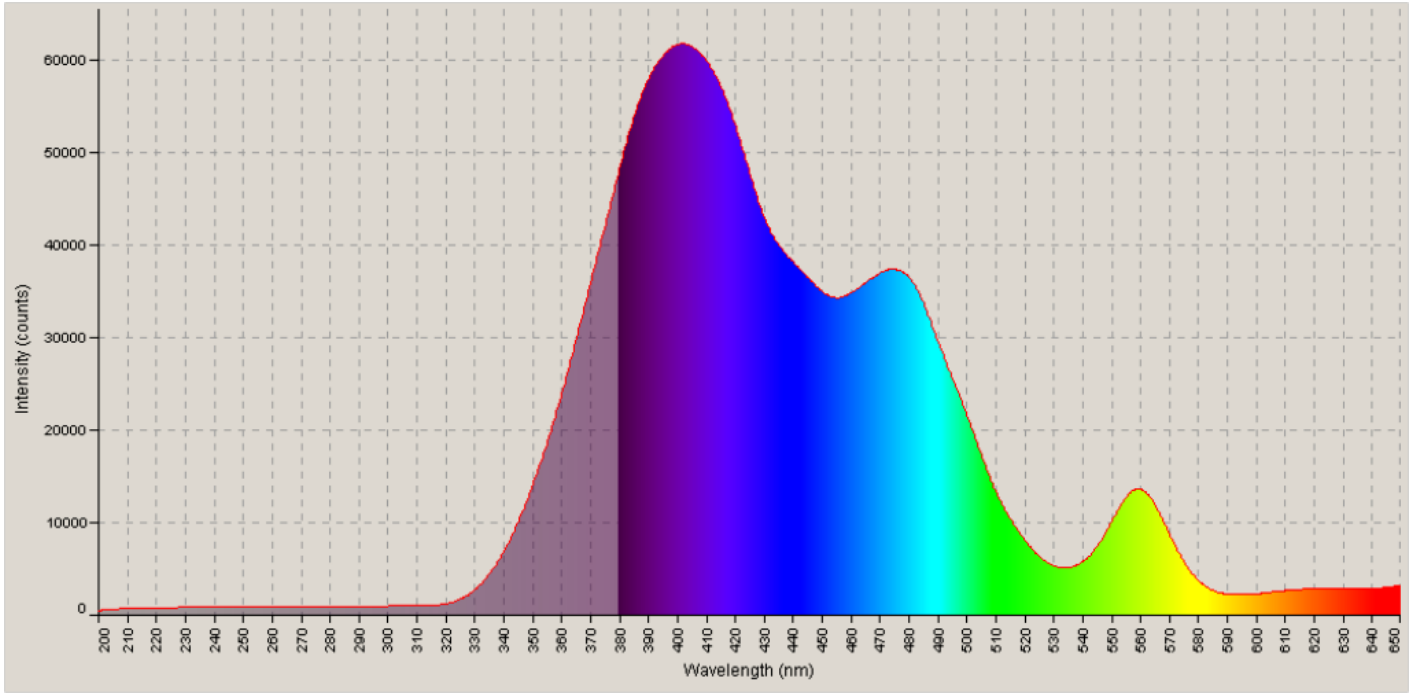

Amber Films and Sleeves – Blue Light Blocking Graph

Above UVA/Visible Black Light Bulb- Unfiltered

Same Bulb through Our Amber UV Filter -99% 200nm through 470nm and 80% 470nm to 500nm