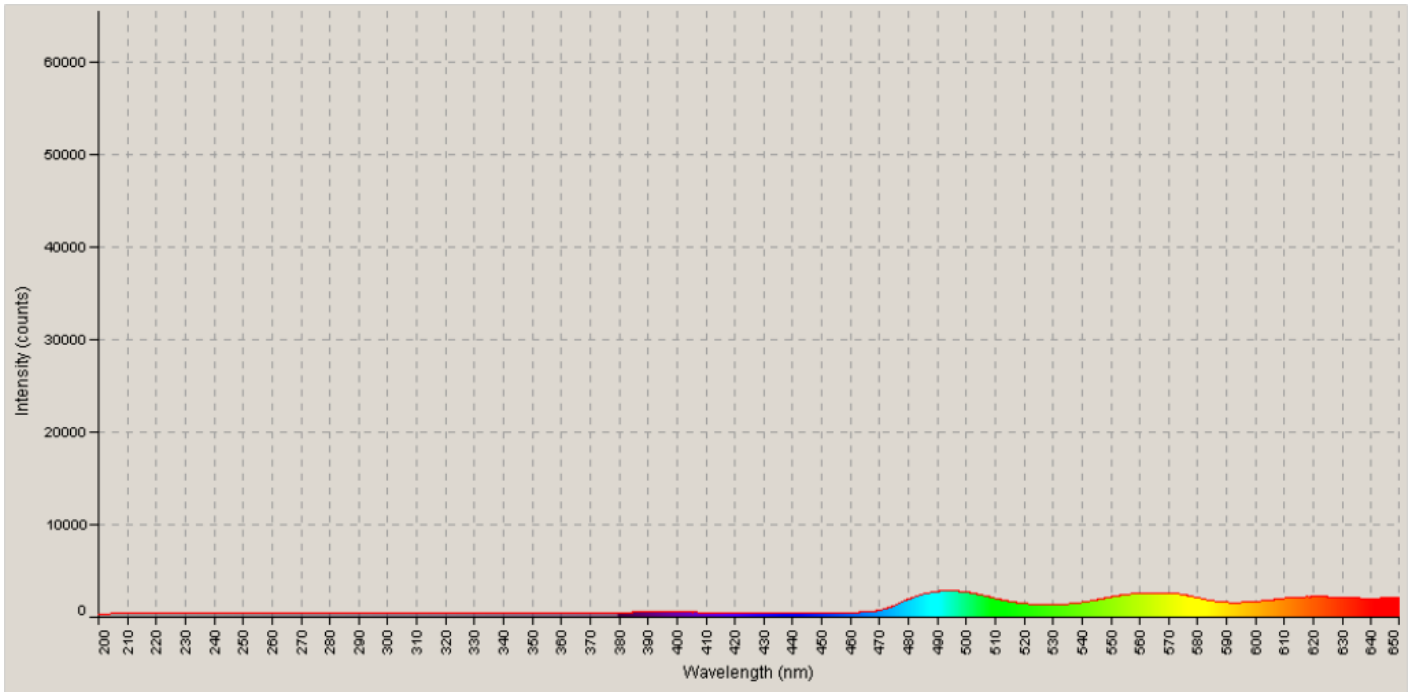

Amber Films and Sleeves – Blue Light Blocking Graph

Above UVA/Visible Black Light Bulb- Unfiltered

Same Bulb through Our Amber UV Filter -99% 200nm through 470nm and 80% 470nm to 500nm